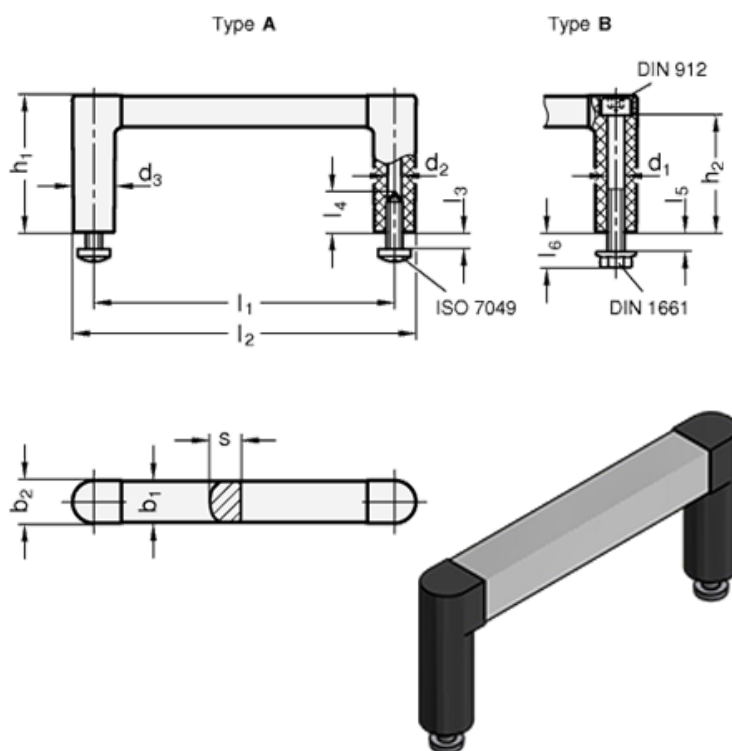

Article number: 2042312235AESS

Description: E+G Handle GN 423-12-235-A-ESS
- ESS black / black, matte finish

Measures

b1 = 12	l2	= 247.5
b2 = 12.5	l3 Max.	= 5
d1 = -	l4 Min.	= 14
d2 = 4.3	l5 Max.	= 5
d3 = 12.5	l6	= 10.5
h1 = 40	s	= 9
h2 = 34.5	Weight (g)	= 59
l1 = 235		